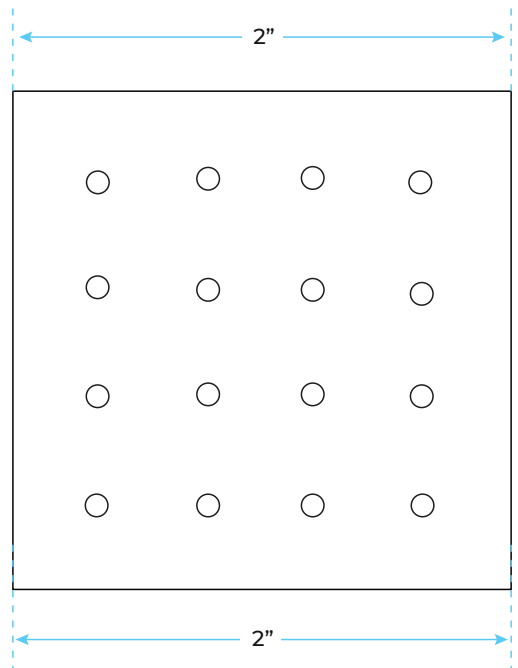

## Shower Head Size:

## Mixer Size:

## Hand Shower Size:

The minimum required water pressure is 0.05 MPa (0.5 bar).  
Flow rate 2.5 GPM (9.5 LPM).

## Body Spray Size:

Thread Interface Size: G 1/2 Inch  
Function: Rainfall  
Shower Head Feature: Water Saving  
Shower Heads  
Type: Fixed Rotatable Type  
Installation Type: Wall Mounted

Size: 50\* 50 mm(2 inch)  
Material: Brass  
Feature: Can rotate 360 degrees  
Flow Rate: 1.5 GPM / 5.7 LPM (each  
Bodyspray)