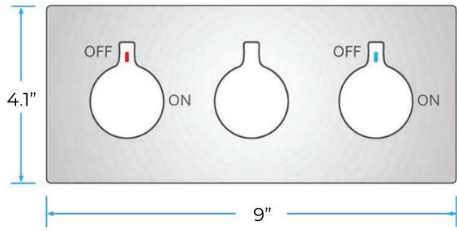

Mixer Size: