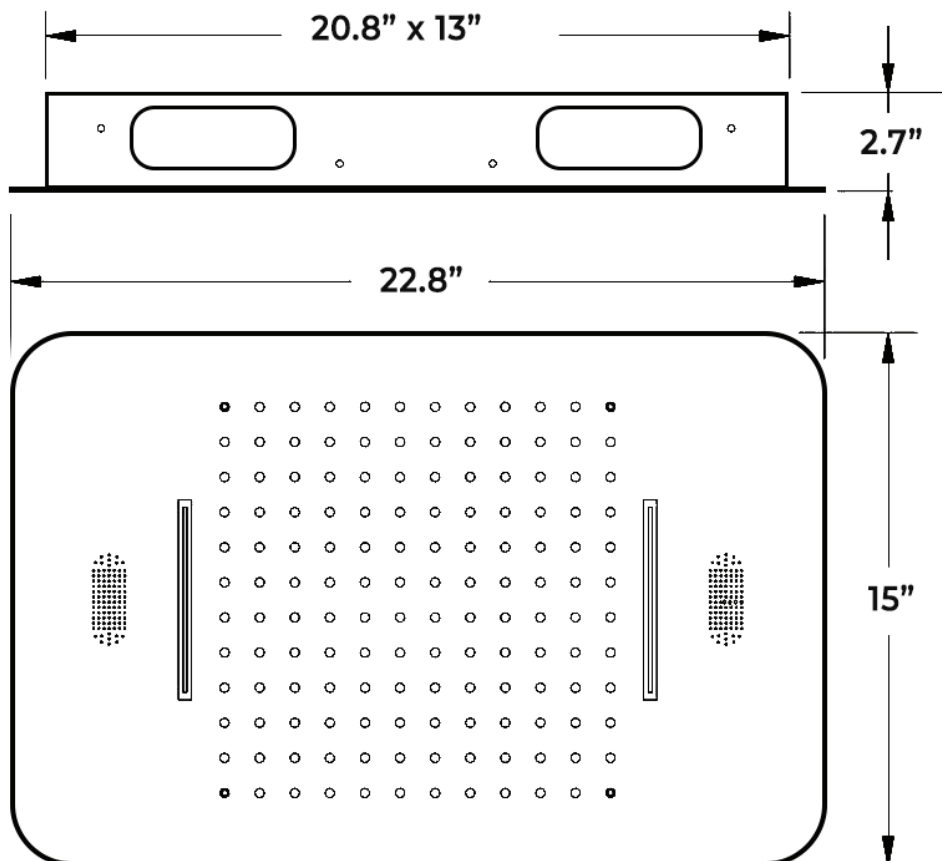

## Specifications

- Material: 304 stainless steel and brass
- Feature: LED
- Style: Contemporary
- Number of Handles: 3 Handle
- Bath & Shower Faucet Type: In Wall
- Surface Treatment: Polished
- Surface Finishing: Matte Black
- Function 1: rain
- Showerhead: 304sus polished
- Water pressure: 0.1-0.5mpa
- Function 2: waterfall
- Body jets: brass chrome 2 inch
- Thread: G1/2
- Showerhead size: 580\*380mm

## Shower Head Size:

## Hand Shower Size:

The minimum required water pressure is 0.05 MPa (0.5 bar).  
Flow rate 2.5 GPM (9.5 LPM).

## Body Spray Size:

Thread Interface Size: G 1/2 Inch  
Function: Rainfall  
Shower Head Feature: Water Saving  
Shower Heads  
Type: Fixed Rotatable Type  
Installation Type: Wall Mounted

Size: 50\* 50 mm(2 inch)  
Material: Brass  
Feature: Can rotate 360 degrees  
Flow Rate: 1.5 GPM / 5.7 LPM (each  
Bodyspray)