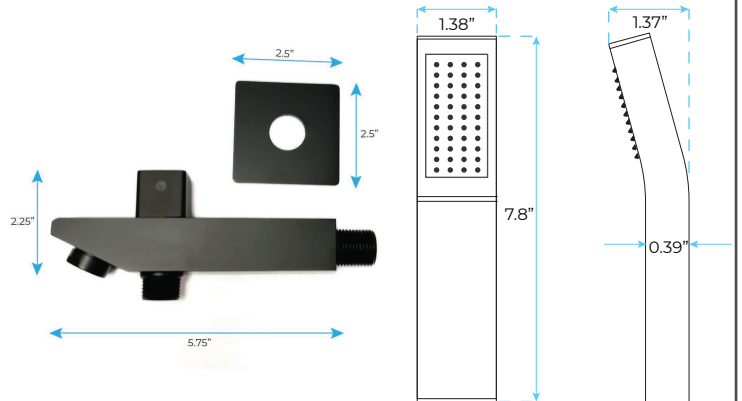

Hand Shower Size:

The minimum required water pressure is 0.05 MPa (0.5 bar).
Flow rate 2.5 GPM (9.5 LPM).