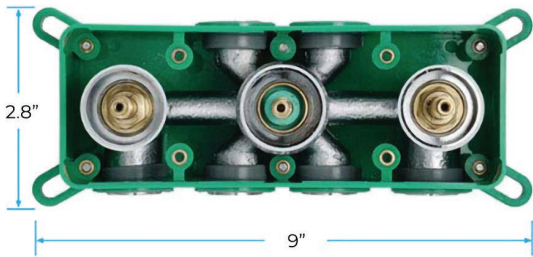

Mixer Size: