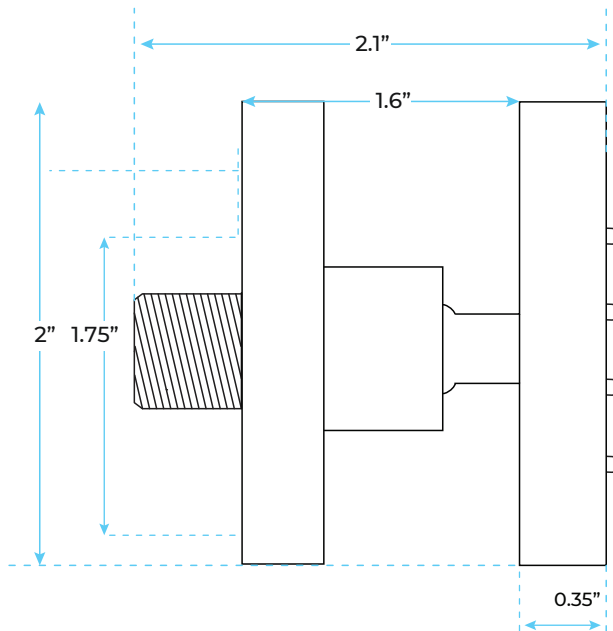

## Shower Head Size:

## Mixer Size:

## Hand Shower Size:

The minimum required water pressure is 0.05 MPa (0.5 bar).  
Flow rate 2.5 GPM (9.5 LPM).

## Body Spray Size:

Thread Interface Size: G 1/2 Inch  
Function: Rainfall  
Shower Head Feature: Water Saving  
Shower Heads  
Type: Fixed Rotatable Type  
Installation Type: Wall Mounted

Size: 50\* 50 mm(2 inch)  
Material: Brass  
Feature: Can rotate 360 degrees  
Flow Rate: 1.5 GPM / 5.7 LPM (each  
Bodyspray)